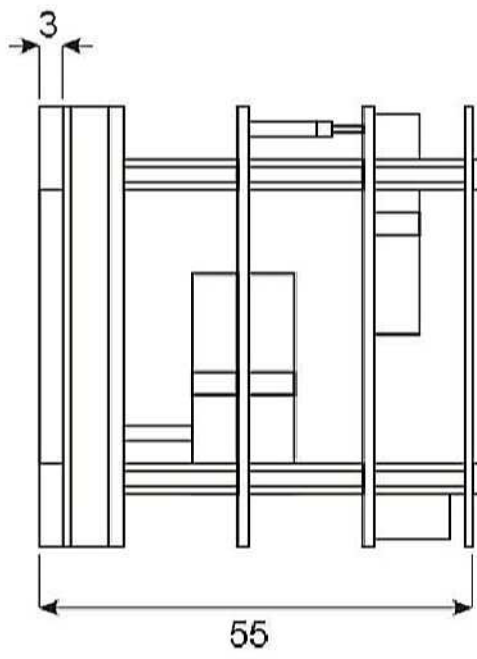

FLIGHT ILLUSION - Airbus Brake/Accu Pressure

All dimensions are in mm

SIDEVIEW (RIGHT)

PANEL CUTOUT