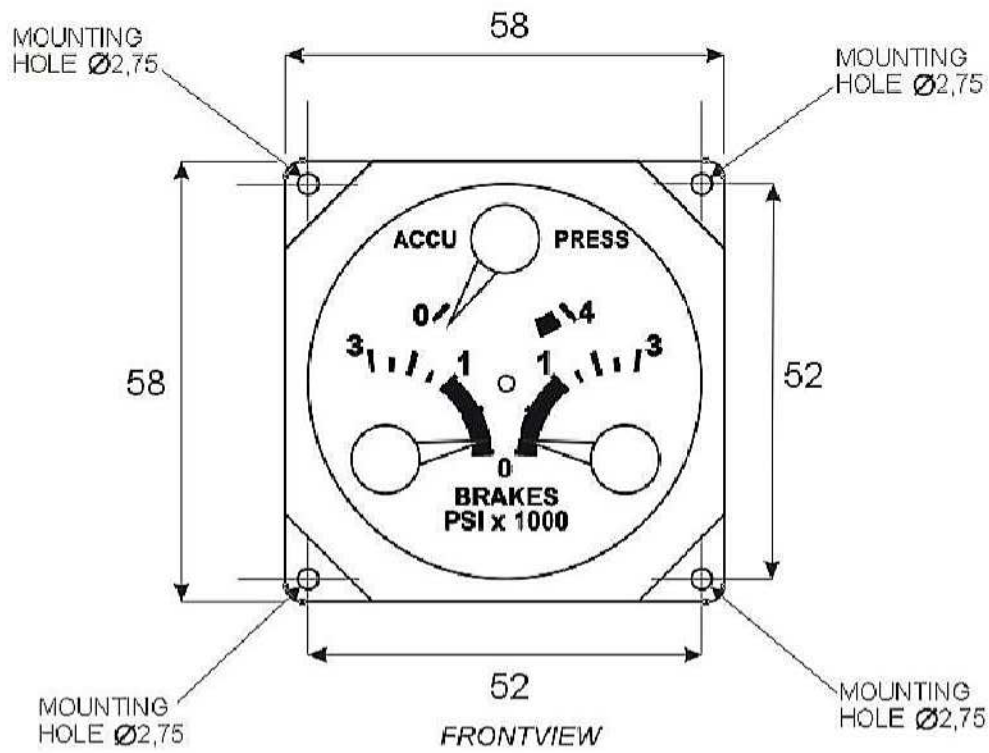

FLIGHT ILLUSION - Airbus Brake/Accu Pressure

All dimensions are in mm

SIDEVIEW (RIGHT)

PANEL CUTOUT