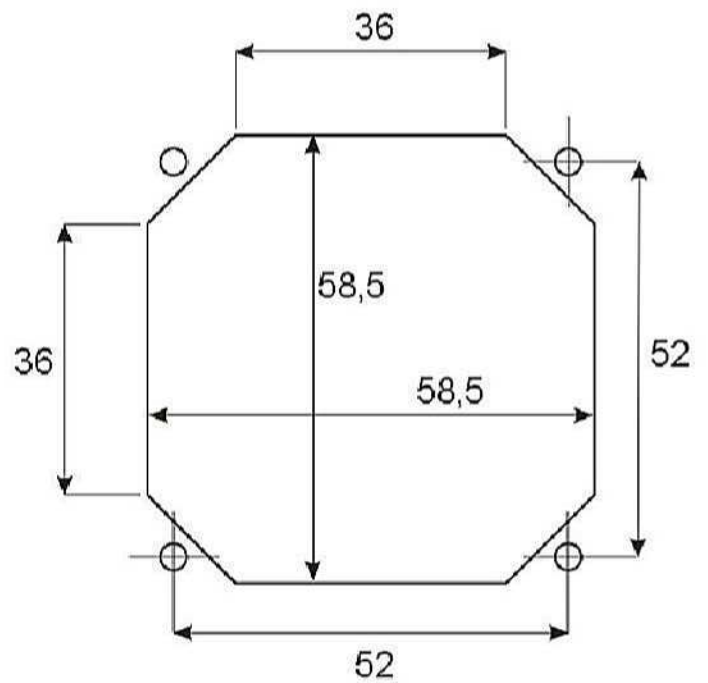

FLIGHT ILLUSION - Airbus Brake/Accu Pressure

All dimensions are in mm

SIDEVIEW (RIGHT)

PANEL CUTOUT