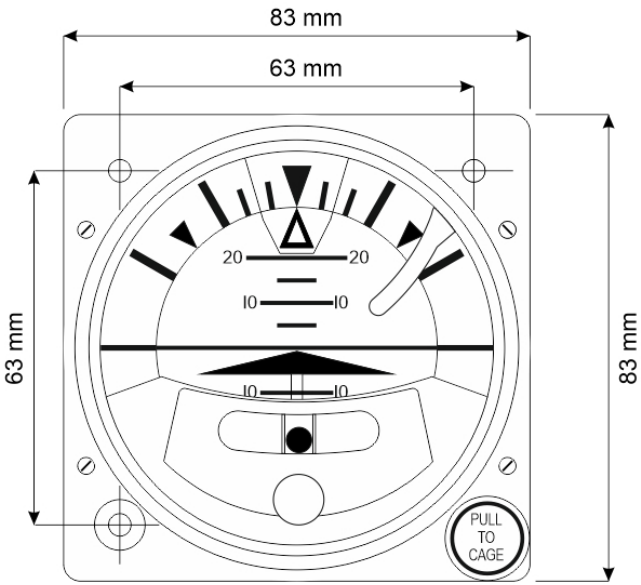

FLIGHTILLUSION BV GSA-098 ATTITUDE INDICATOR WITH SLIP INDICATOR

FRONTVIEW

SIDEVIEW