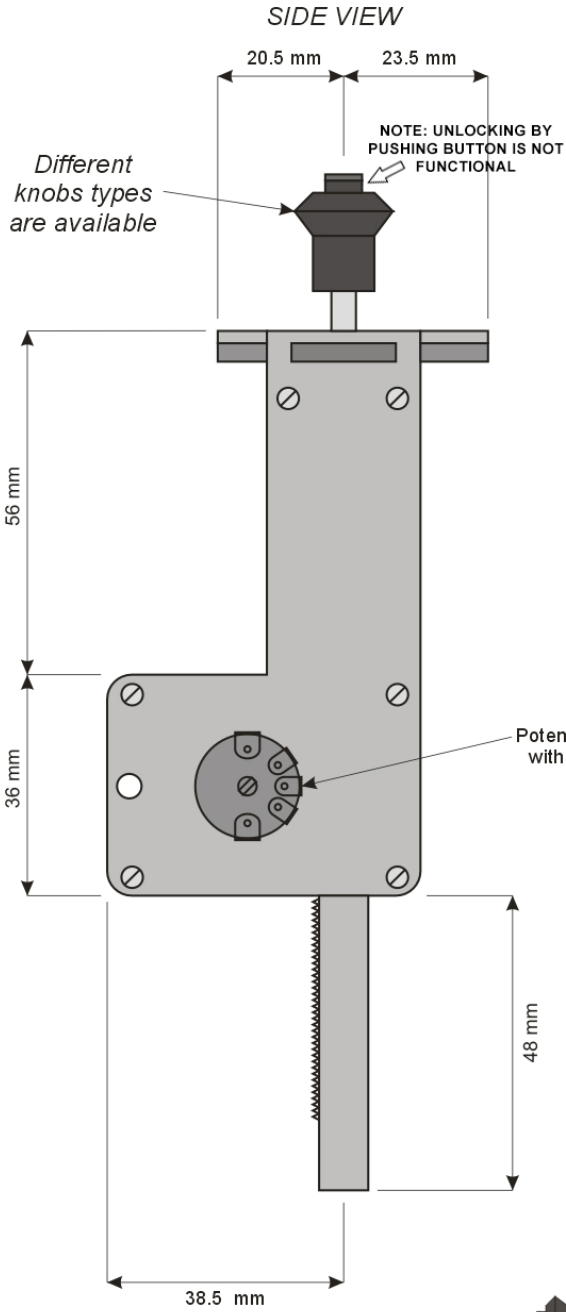

FLIGHTILLUSION PULL/PULL SWITCH HW-ROD

PANEL CUTOUT