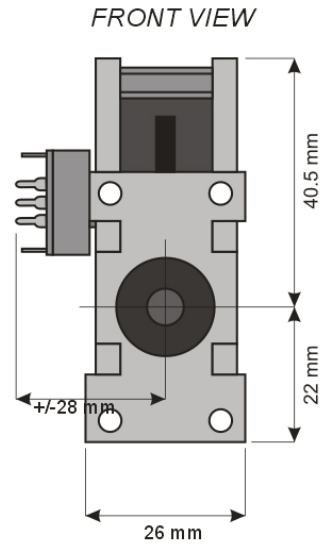

FLIGHTILLUSION PULL/PULL SWITCH HW-ROD

PANEL CUTOUT